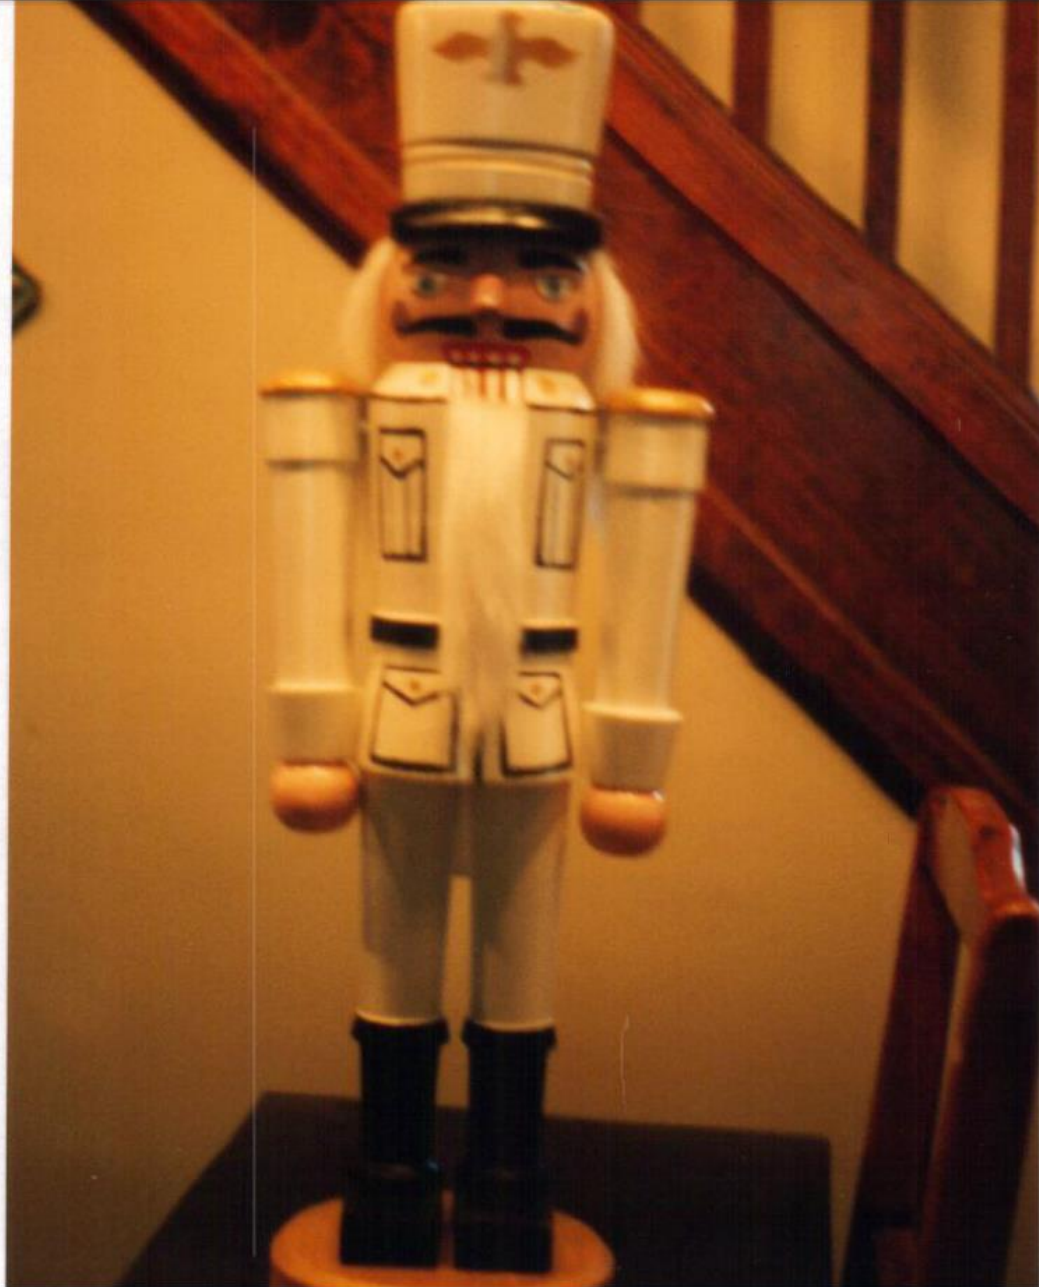

# PATRIOTIC NUTCRACKER

Red, white and blue with gold accents. Hair and beard are white.

# HOLLY NUTCRACKER IN WHITE

Gold hat with holly, and trim is in gold and black. Hair and beard are white.

# BLUE NUTCRACKER

Dark blue with gold and black accents, also with a black sword. Hair and beard are white.

# SOLDIER NUTCRACKER

White with gold and black accents. Hair and beard are white.